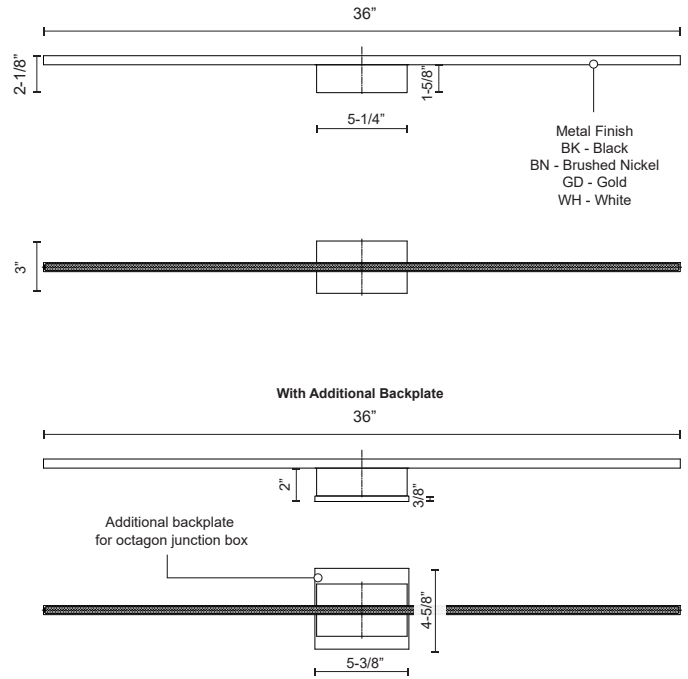

Metal Finish
BK - Black
BN - Brushed Nickel
GD - Gold
WH - White

With Additional Backplate

Additional backplate
for octagon junction box

KUZCO

CANADA: 19054 28TH AVENUE - SURREY, BC V3Z 6M3

USA: 3035 E. LONE MOUNTAIN ROAD - LAS VEGAS, NV 89081

WWW.KUZCOLIGHTING.COM

© 2019 KUZCO LIGHTING. ALL RIGHTS RESERVED.

COMMENT